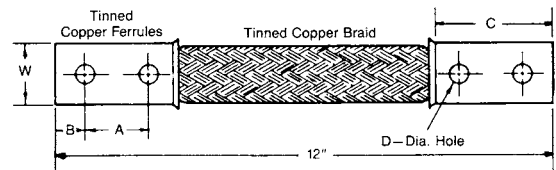

Type FB-200-07-01 — Type FB-1500-20-3

Ratings In Amps	Holes in Ferrule	Braids in Ferrule	W Width	Thick. of Ferrule	Dimensions in Millimeters (Inches)				Catalog Number
					A	B	C	D	
50	1	1	9.65 (0.38)	1.52 (0.06)	—	7.87 (0.31)	16 (0.63)	5.08 (0.20)	FB-50-03-1
100	1	1	12.70 (0.50)	2.29 (0.09)	—	9.65 (0.38)	19.05 (0.75)	6.86 (0.27)	FB-100-05-1
150	1	2	12.70 (0.50)	3.30 (0.13)	—	9.65 (0.38)	19.05 (0.75)	6.86 (0.27)	FB-150-05-2
200	2	1	19.05 (0.75)	3.30 (0.13)	38.10 (1.50)	19.05 (0.75)	76.20 (3.00)	9.65 (0.38)	FB-200-07-1
250	2	1	22.35 (0.88)	4.06 (0.16)	38.10 (1.50)	19.05 (0.75)	76.20 (3.00)	9.65 (0.38)	FB-250-08-1
300	2	1	25.40 (1.00)	4.83 (0.19)	38.10 (1.50)	19.05 (0.75)	76.20 (3.00)	11.18 (0.44)	FB-300-10-1
300	2	1	38.10 (1.50)	4.06 (0.16)	38.10 (1.50)	19.05 (0.75)	76.20 (3.00)	11.18 (0.44)	FB-300-15-1
300	2	1	50.80 (2.00)	4.83 (0.19)	38.10 (1.50)	19.05 (0.75)	76.20 (3.00)	11.18 (0.44)	FB-300-20-1
400	2	2	25.40 (1.00)	6.35 (0.25)	38.10 (1.50)	19.05 (0.75)	76.20 (3.00)	11.18 (0.44)	FB-400-10-2
400	2	2	38.10 (1.50)	5.59 (0.22)	38.10 (1.50)	19.05 (0.75)	76.20 (3.00)	11.18 (0.44)	FB-400-15-2
400	2	1	50.80 (2.00)	5.59 (0.22)	38.10 (1.50)	19.05 (0.75)	76.20 (3.00)	11.18 (0.44)	FB-400-20-1
500	2	1	38.10 (1.50)	5.59 (0.22)	38.10 (1.50)	19.05 (0.75)	76.20 (3.00)	11.18 (0.44)	FB-500-15-1
500	2	1	50.80 (2.00)	5.59 (0.22)	38.10 (1.50)	19.05 (0.75)	76.20 (3.00)	11.18 (0.44)	FB-500-20-1
600	2	1	38.10 (1.50)	7.87 (0.31)	38.10 (1.50)	19.05 (0.75)	76.20 (3.00)	11.18 (0.44)	FB-600-15-1
600	2	1	50.80 (2.00)	7.87 (0.31)	38.10 (1.50)	19.05 (0.75)	76.20 (3.00)	11.18 (0.44)	FB-600-20-1
700	2	2	50.80 (2.00)	7.87 (0.31)	38.10 (1.50)	19.05 (0.75)	76.20 (3.00)	11.18 (0.44)	FB-700-20-2
800	2	2	50.80 (2.00)	8.64 (0.34)	38.10 (1.50)	19.05 (0.75)	76.20 (3.00)	11.18 (0.44)	FB-800-20-2
900	2	2	50.80 (2.00)	9.65 (0.38)	38.10 (1.50)	19.05 (0.75)	76.20 (3.00)	11.18 (0.44)	FB-900-20-2
1000	2	3	50.80 (2.00)	11.18 (0.44)	38.10 (1.50)	19.05 (0.75)	76.20 (3.00)	11.18 (0.44)	FB-1000-20-3
1100	2	4	50.80 (2.00)	11.18 (0.44)	38.10 (1.50)	19.05 (0.75)	76.20 (3.00)	11.18 (0.44)	FB-1100-20-4
1200	2	4	50.80 (2.00)	12.70 (0.50)	38.10 (1.50)	19.05 (0.75)	76.20 (3.00)	11.18 (0.44)	FB-1200-20-4
1300	2	4	50.80 (2.00)	16.00 (0.63)	38.10 (1.50)	19.05 (0.75)	76.20 (3.00)	11.18 (0.44)	FB-1300-20-4
1400	2	4	50.80 (2.00)	16.00 (0.63)	38.10 (1.50)	19.05 (0.75)	76.20 (3.00)	11.18 (0.44)	FB-1400-20-4
1500	2	3	50.80 (2.00)	19.05 (0.75)	38.10 (1.50)	19.05 (0.75)	76.20 (3.00)	11.18 (0.44)	FB-1500-20-3